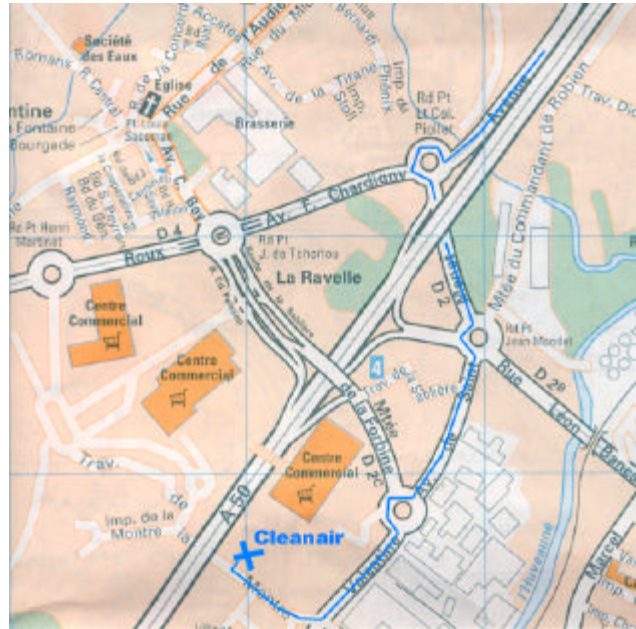

CleanAir Europe
Centre Etoile Valentine
5, Traverse de la Montre
Tour B2 F-13011 Marseille
France
+33 4 91 87 82 10

From the Ouest

- If you come by the A7 motorway, near Marseilles, take the A55 motorway, towards "Vieux Port", then follow the sign for Toulon/Nice, and take the tunnel "Prado Carenage".
- After paying the tunnel toll, follow the motorway (A50) towards Toulon/Nice and exit at the "Valentine/Shopping Center/St Marcel"; follow signs for St Marcel.
- At the second round about, bear right. Continue about 500 m, just before the motorway bridge and the "Smart Tower", turn right and enter through a large green gate, CleanAir Europe is located just after "Renault" and "Philips".

From the Est

- Near Marseille, exit the A50 motorway at the "La Penne sur Huveaune", "Technopôle de Château Gombert", Exit. Stay on the left to turn to the round about in direction of "La Valentine".
- Continue straight in direction of the "Valentine", "Saint Marcel". Arrive in front of an enormous round about. Enter it and exit at the 2nd right, in direction of "Saint Marcel", "the Cinemas". Follow the "Saint Marcel" Direction and at the "Panzani" Factory and Smart Center (on your left), turn right.
- Continue about 500 m, just before the motorway bridge and the "Smart Tower", turn right and enter through a large green gate. CleanAir Europe is located just after "Renault" and "Philips".