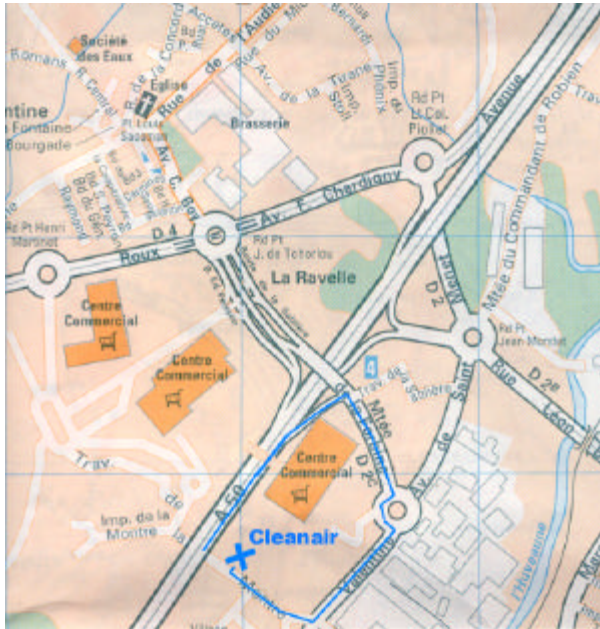

CleanAir Europe
Centre Etoile Valentine
5, Traverse de la Montre
Tour B2 F-13011 Marseille
France
+33 4 91 87 82 10

From the Ouest

- If you come by the A7 motorway, near Marseilles, take the A55 motorway, towards "Vieux Port", then follow the sign for Toulon/Nice, and take the tunnel "Prado Carenage".
- After paying the tunnel toll, follow the motorway (A50) towards Toulon/Nice and exit at the "Valentine/Shopping Center/St Marcel"; follow signs for St Marcel.
- At the second round about, bear right. Continue about 500 m, just before the motorway bridge and the "Smart Tower", turn right and enter through a large green gate, CleanAir Europe is located just after "Renault" and "Philips".

From the Est

- Near Marseille, exit the A50 motorway at the "La Penne sur Huveaune", "Technopôle de Château Gombert", Exit. Stay on the left to turn to the round about in direction of "La Valentine".
- Continue straight in direction of the "Valentine", "Saint Marcel". Arrive in front of an enormous round about. Enter it and exit at the 2nd right, in direction of "Saint Marcel", "the Cinemas". Follow the "Saint Marcel" Direction and at the "Panzani" Factory and Smart Center (on your left), turn right.
- Continue about 500 m, just before the motorway bridge and the "Smart Tower", turn right and enter through a large green gate. CleanAir Europe is located just after "Renault" and "Philips".