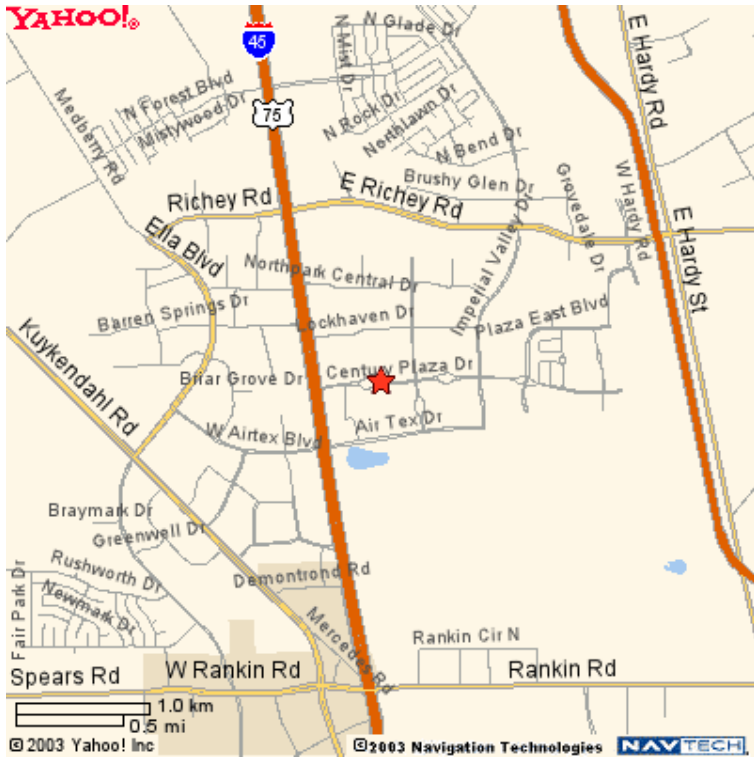

**Clean Air Engineering
321 Century Plaza
Suite 110
Houston, TX 77073
281-443-6941**

Directions from Houston Intercontinental (IAH):

- Go south on JFK Blvd.
- Merge onto Beltway 8 west.
- Take Beltway 8 to Highway 45 north.
- Exit Airtex (exit #63).
- Stay on Feeder road to Century Plaza Drive on right.
- Office building one fourth of a mile down Century Plaza on left.
- Building number 321, suite 110.

Directions from Houston Hobby (HOU):

- Take Airport Blvd. west.
- Make right on Broadway.
- Take Highway 45 north about 24 miles.
- Exit Airtex (exit #63).
- Stay on feeder road to Century Plaza Drive on right.
- Office building one fourth of a mile down Century Plaza on left.
- Building number 321, suite 110