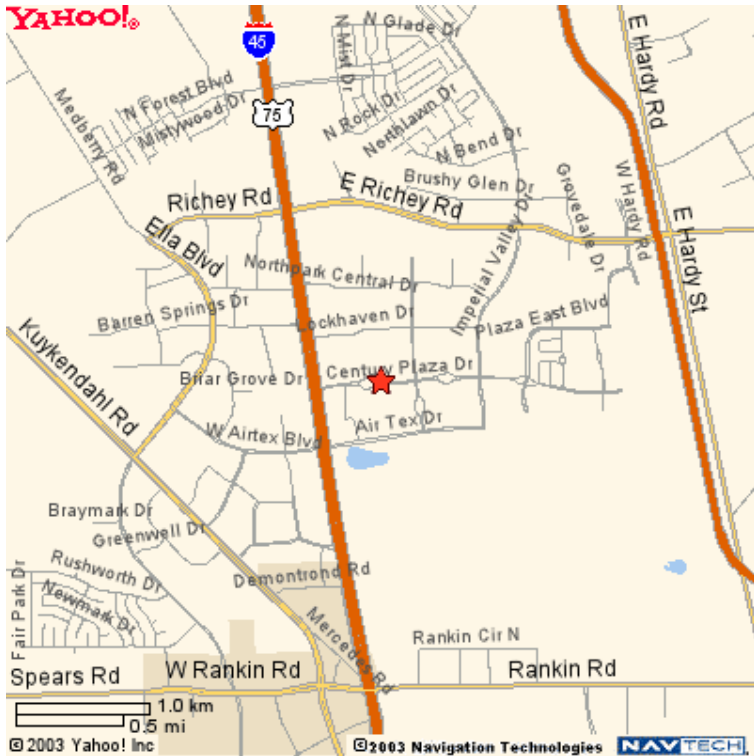

**Clean Air Engineering  
321 Century Plaza  
Suite 110  
Houston, TX 77073  
281-443-6941**

**Directions from Houston Intercontinental (IAH):**

- Go south on JFK Blvd.
- Merge onto Beltway 8 west.
- Take Beltway 8 to Highway 45 north.
- Exit Airtex (exit #63).
- Stay on Feeder road to Century Plaza Drive on right.
- Office building one fourth of a mile down Century Plaza on left.
- Building number 321, suite 110.

**Directions from Houston Hobby (HOU):**

- Take Airport Blvd. west.
- Make right on Broadway.
- Take Highway 45 north about 24 miles.
- Exit Airtex (exit #63).
- Stay on feeder road to Century Plaza Drive on right.
- Office building one fourth of a mile down Century Plaza on left.
- Building number 321, suite 110