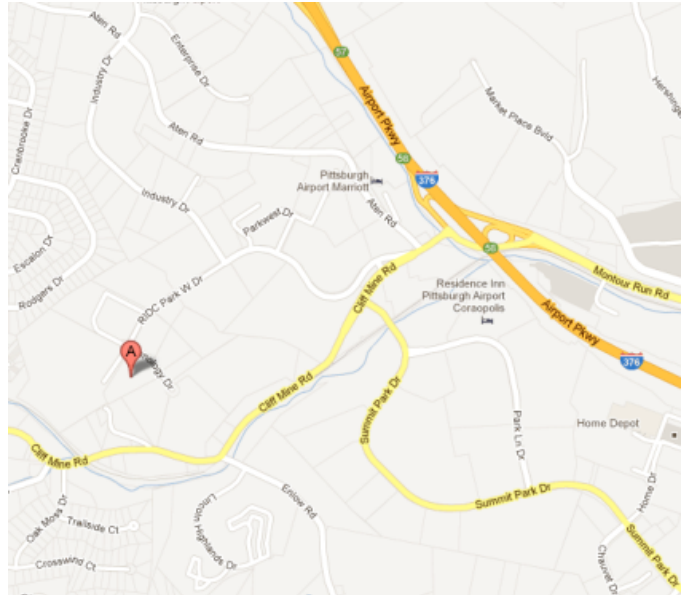

Clean Air Engineering
110 Technology Drive
Pittsburgh, PA 15275
724-227-0056

From Pittsburgh:

- Take I-376 West
- Take the Montour Run Road exit, Exit 58
- Turn right onto Montour Run Rd
- Turn left onto Cliff Mine Rd
- Slight right onto RIDC Park West Dr
- Continue straight on RIDC Park West Dr until you have to make a left onto Technology Dr
- CleanAir will be on the right
- For shipping and receiving you will turn right into the second lot and go to the bays to your immediate right

From Pittsburgh International Airport:

- Take I-376 East, toward Pittsburgh
- Take the Montour Run Road exit, Exit 58
- Turn right onto Montour Run Rd
- Turn left onto Cliff Mine Rd
- Slight right onto RIDC Park West Dr
- Continue straight on RIDC Park West Dr until you have to make a left onto Technology Dr
- CleanAir will be on the right
- For shipping and receiving you will turn right into the second lot and go to the bays to your immediate right