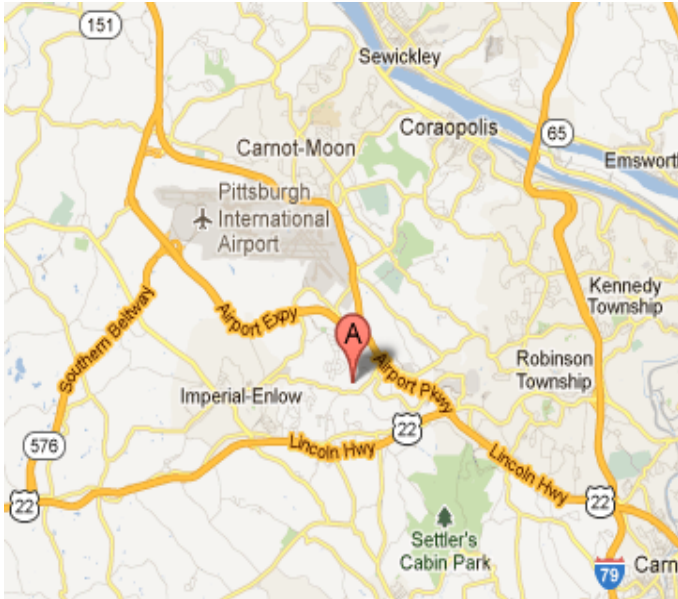

Clean Air Engineering
110 Technology Drive
Pittsburgh, PA 15275
724-227-0056

From Pittsburgh:

- Take I-376 West
- Take the Montour Run Road exit, Exit 58
- Turn right onto Montour Run Rd
- Turn left onto Cliff Mine Rd
- Slight right onto RIDC Park West Dr
- Continue straight on RIDC Park West Dr until you have to make a left onto Technology Dr
- CleanAir will be on the right
- For shipping and receiving you will turn right into the second lot and go to the bays to your immediate right

From Pittsburgh International Airport:

- Take I-376 East, toward Pittsburgh
- Take the Montour Run Road exit, Exit 58
- Turn right onto Montour Run Rd
- Turn left onto Cliff Mine Rd
- Slight right onto RIDC Park West Dr
- Continue straight on RIDC Park West Dr until you have to make a left onto Technology Dr
- CleanAir will be on the right
- For shipping and receiving you will turn right into the second lot and go to the bays to your immediate right